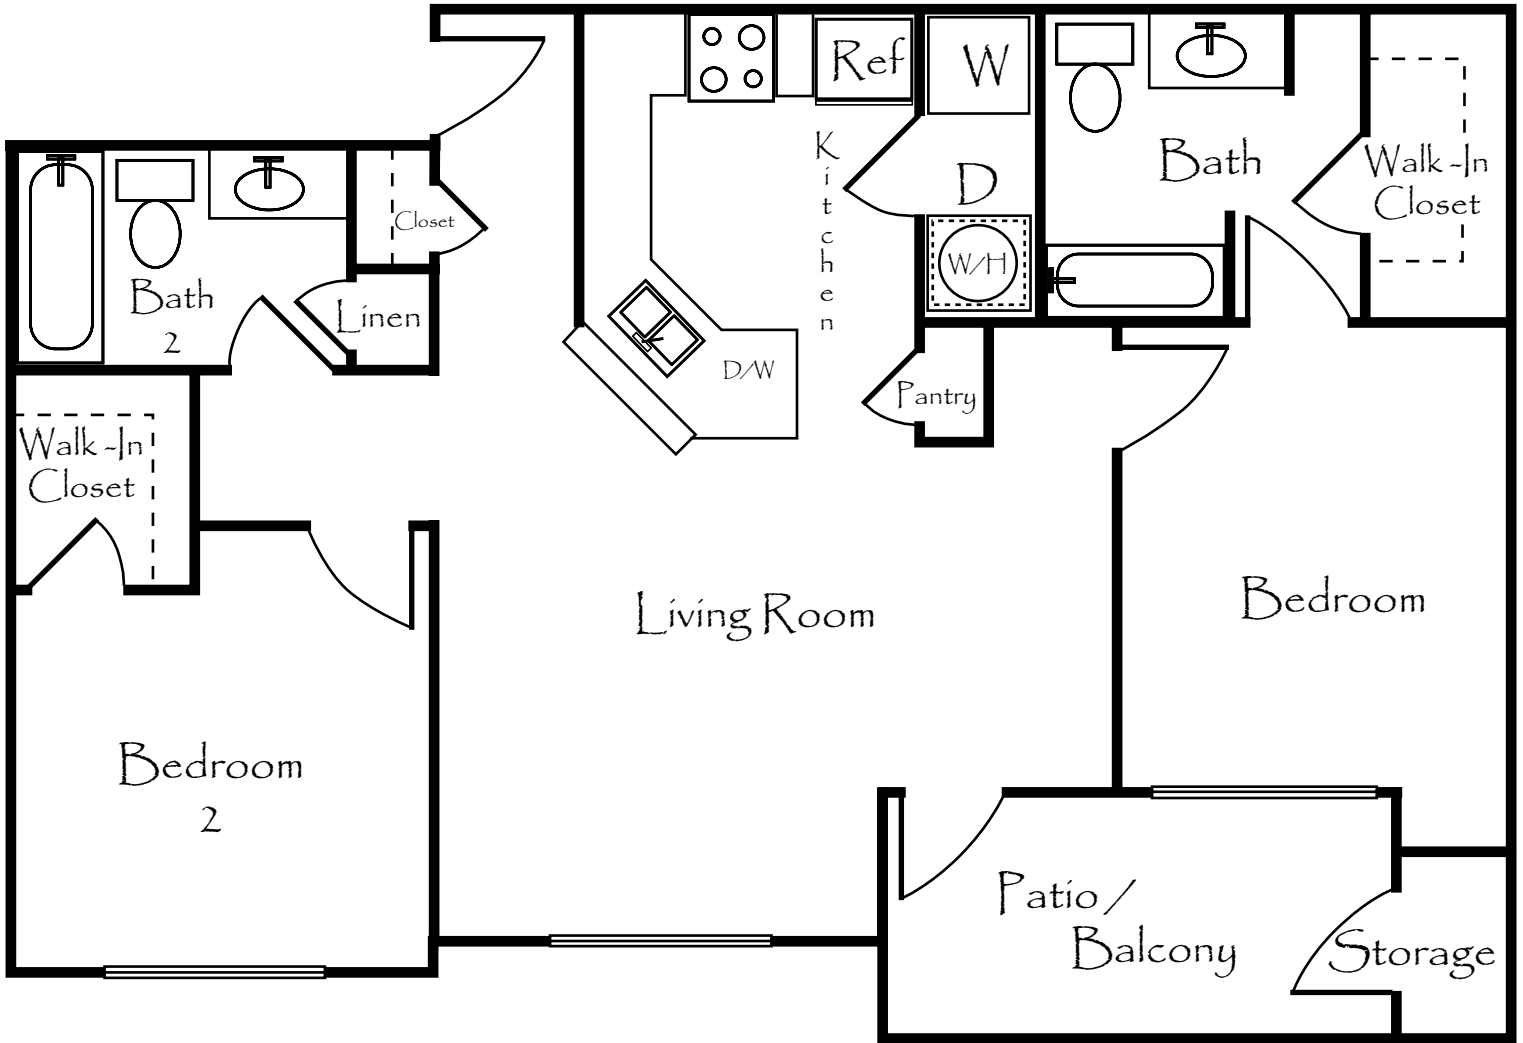

ENCLAVE

AT STONEBROOK

D

The Wilmington
Two Bedroom, Two Bathroom
1198 Square Feet