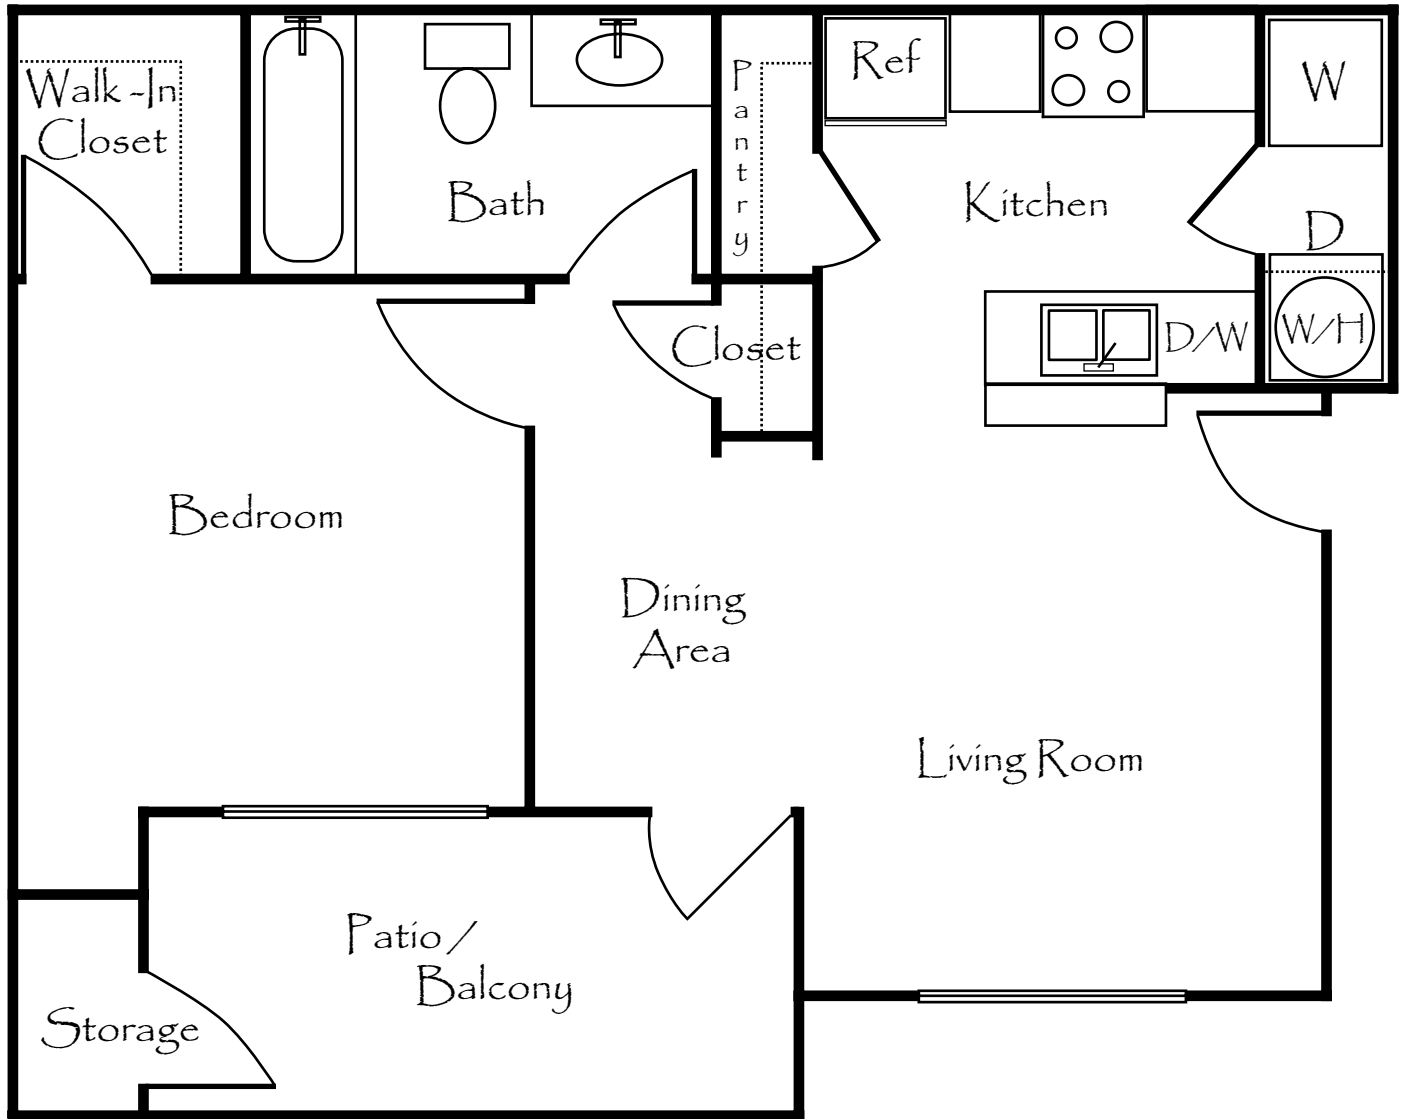

ENCLAVE

AT STONEBROOK

A

The Shelburne
One Bedroom, One Bathroom
819 Square Feet