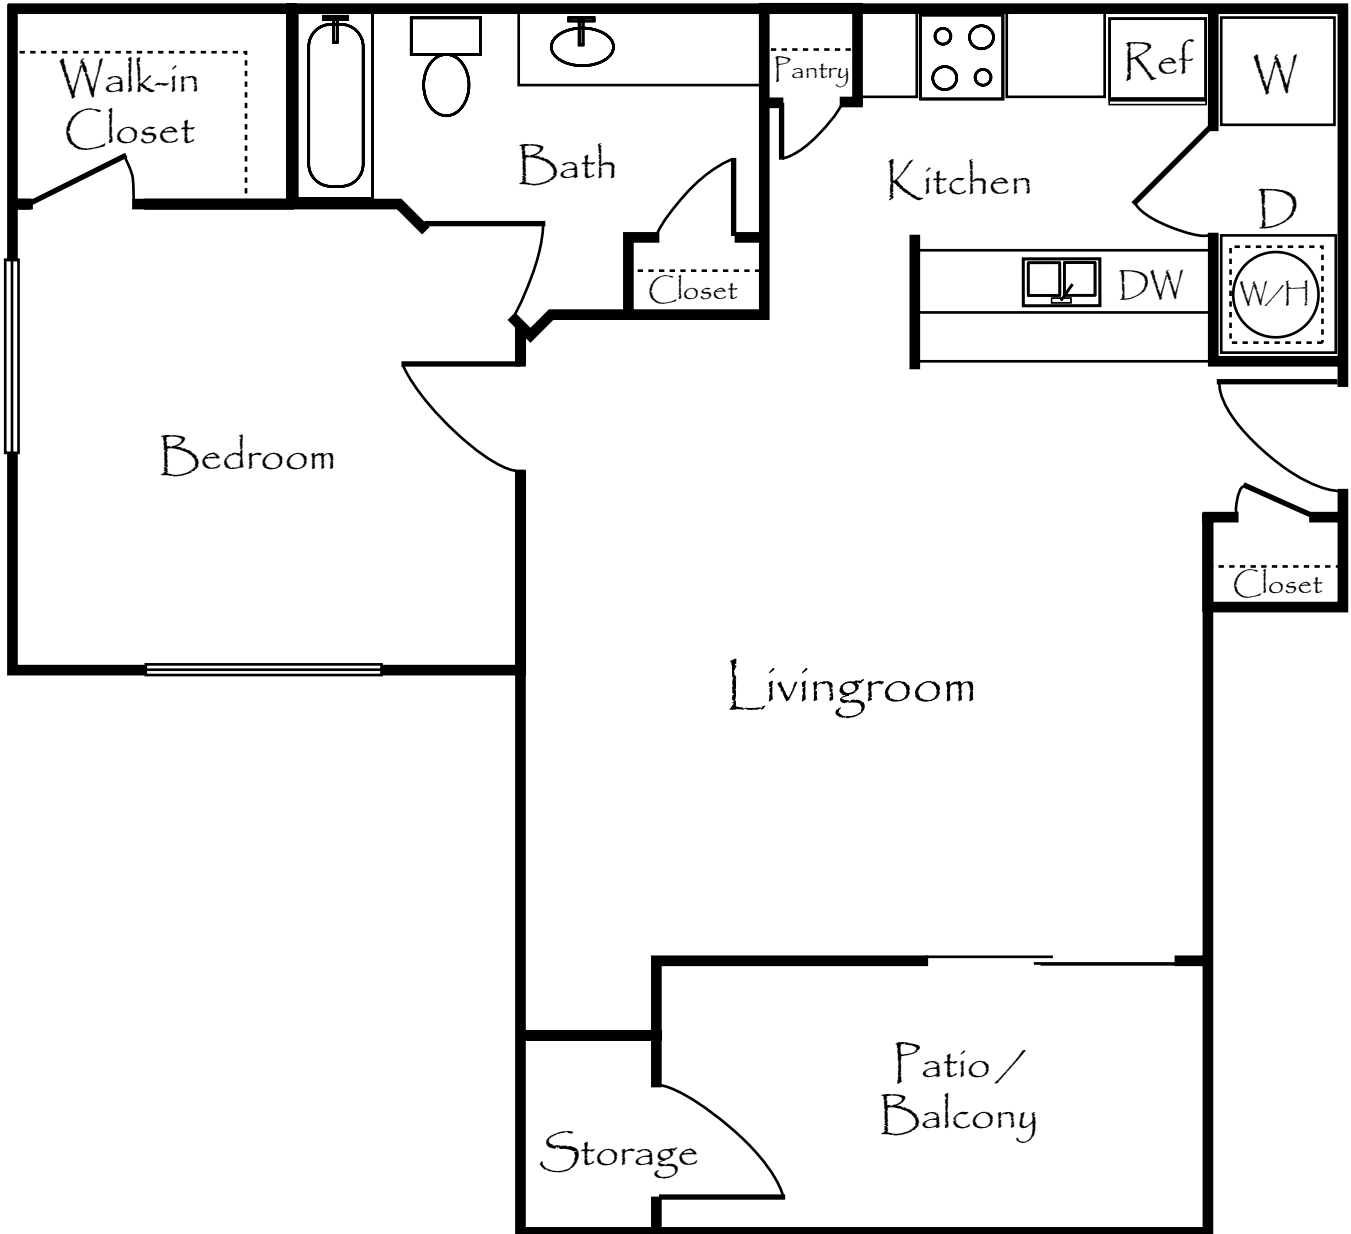

# ENCLAVE

AT STONEBROOK

**B** The Hawthorne  
One Bedroom, One Bathroom  
862 Square Feet